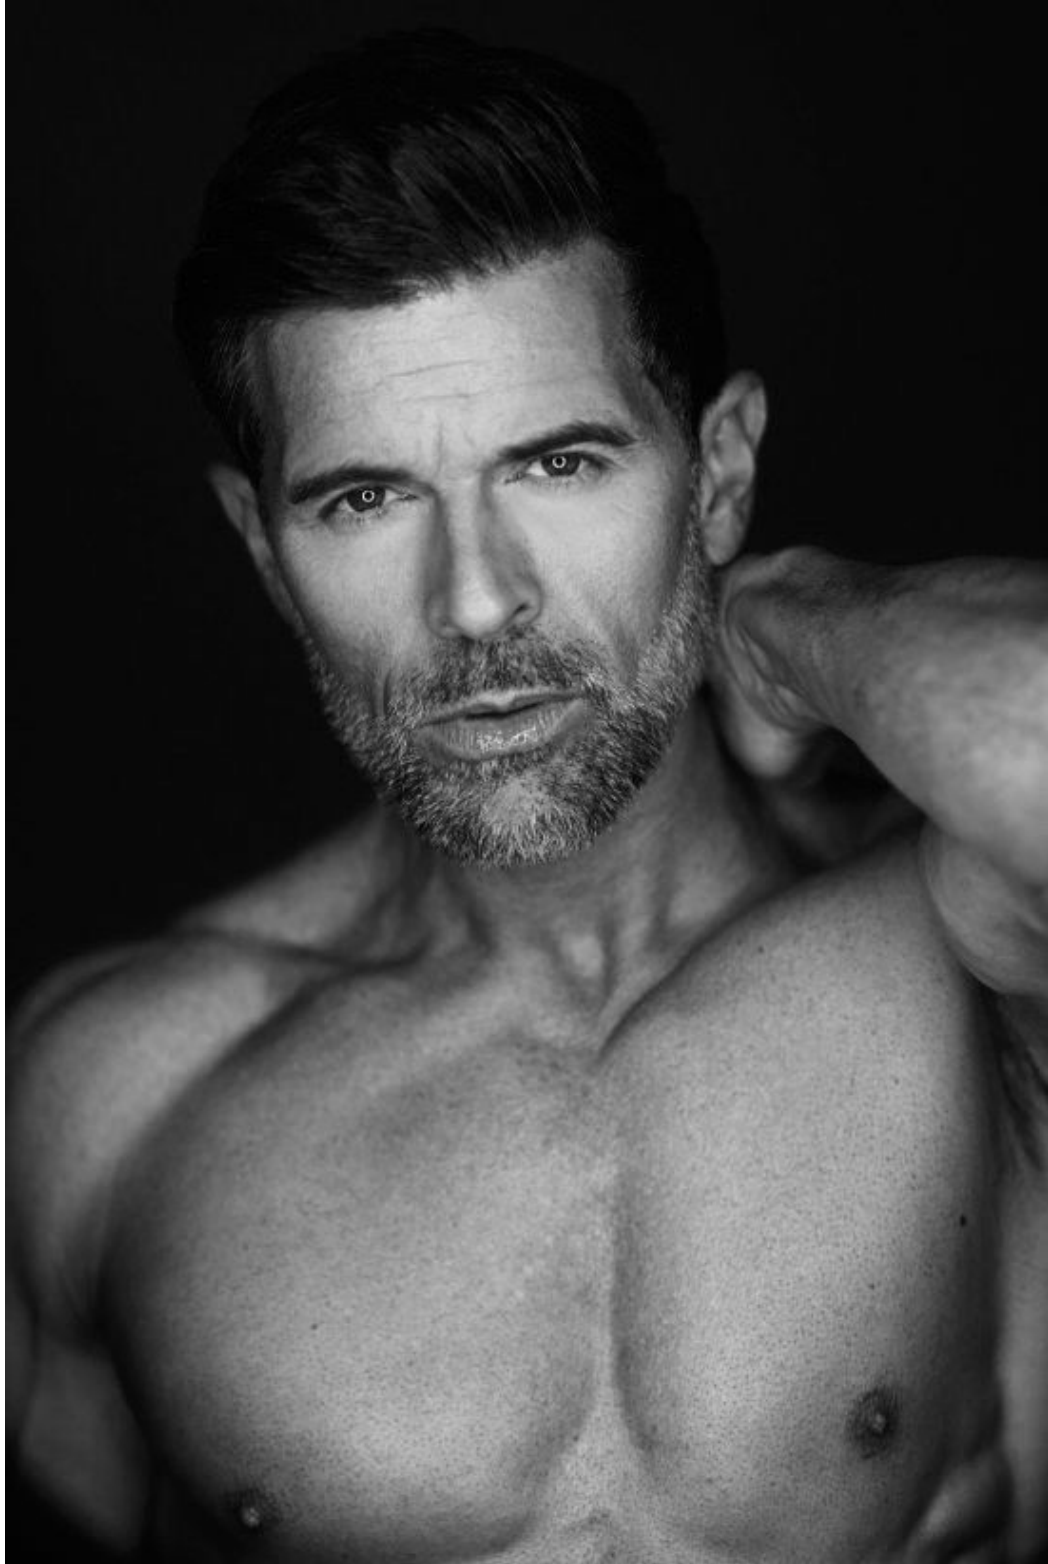

GRAHAM GARDNER

height 185 cm · bust 101 cm · waist 81 cm · suit 50
shoes size 43 · hair brown · eyes brown